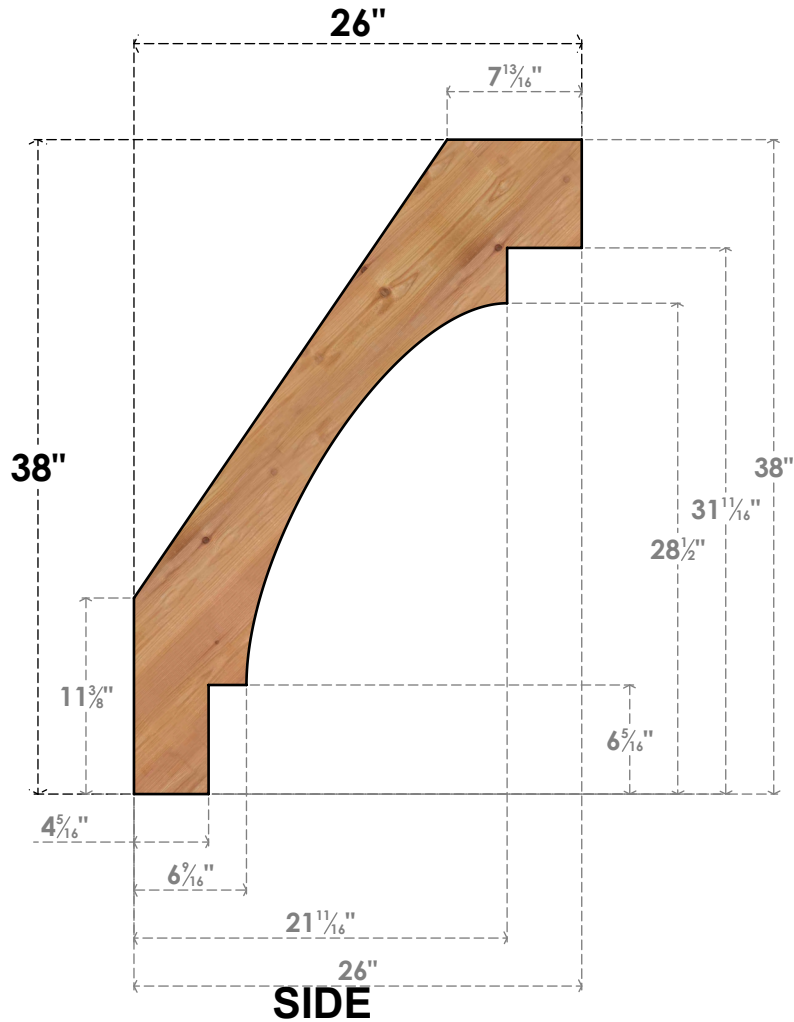

BRC06X26X38MRC00SWR

5 1/2"W X 26"D X 38"H MERCED SMOOTH BRACE, WESTERN RED CEDAR

EKENA MILLWORK
 2300 WEST MAIN ST.
 CLARKSVILLE, TX 75426
 TOLL FREE: 866-607-0453
 WWW.EKENAMILLWORK.COM

NOTES

1. INSTALLATION TO BE COMPLETED IN ACCORDANCE WITH MANUFACTURER'S SPECIFICATIONS.
2. DRAWING MAY NOT BE TO SCALE
3. THIS DRAWING IS INTENDED FOR DESIGN AND PLANNING PURPOSES ONLY.
4. ALL INFORMATION CONTAINED HEREIN WAS CURRENT AT THE TIME OF DEVELOPMENT BUT MUST BE REVIEWED AND APPROVED BY THE PRODUCT MANUFACTURER TO BE CONSIDERED ACCURATE.
5. PRODUCTS ARE NOT KILN DRIED. THIS ITEM IS UNIQUE AND WILL CONTAIN THE NATURAL VARIATIONS THAT THE WOOD SPECIES OFFERS. THIS MAY RESULT IN VARIATIONS UP TO 1/4"