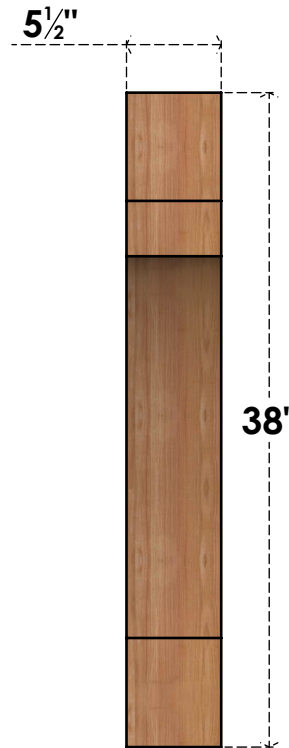

BRC06X26X38MRC00SWR

5 1/2"W X 26"D X 38"H MERCED SMOOTH BRACE, WESTERN RED CEDAR

EKENA MILLWORK
 2300 WEST MAIN ST.
 CLARKSVILLE, TX 75426
 TOLL FREE: 866-607-0453
 WWW.EKENAMILLWORK.COM

NOTES

1. INSTALLATION TO BE COMPLETED IN ACCORDANCE WITH MANUFACTURER'S SPECIFICATIONS.
2. DRAWING MAY NOT BE TO SCALE
3. THIS DRAWING IS INTENDED FOR DESIGN AND PLANNING PURPOSES ONLY.
4. ALL INFORMATION CONTAINED HEREIN WAS CURRENT AT THE TIME OF DEVELOPMENT BUT MUST BE REVIEWED AND APPROVED BY THE PRODUCT MANUFACTURER TO BE CONSIDERED ACCURATE.
5. PRODUCTS ARE NOT KILN DRIED. THIS ITEM IS UNIQUE AND WILL CONTAIN THE NATURAL VARIATIONS THAT THE WOOD SPECIES OFFERS. THIS MAY RESULT IN VARIATIONS UP TO 1/4"